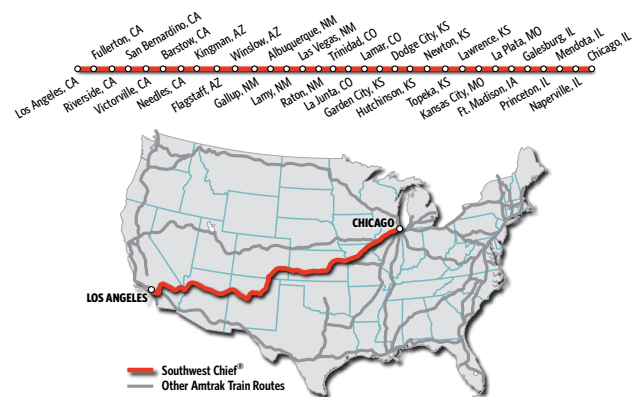

All Amtrak services and stations are non-smoking.

Trails and Rails Program: In cooperation with the National Park Service, volunteer rangers provide on board narratives between May and September on selected days on parts of this route. Visit nps.gov/trailsandrails and amtrakparks.com.

Carry-On Pet Program

Amtrak.com Pets Animals A small cat or dog in a pet carrier may be carried on *Southwest Chief* trains with reservations required. Reservations can be made at a staffed station or visit the website for complete information.

SOUTHWEST CHIEF ROUTE MAP and SYMBOLS

SYMBOLS KEY

- **D** Stops only to discharge passengers; train may leave before time shown.
- **R** Stops only to receive passengers.
- **CT** Central time
- **MT** Mountain time
- **MST** Mountain Standard time
- **PT** Pacific time
- Bus stop
- Airport connection
- Quik-Trak self-serve ticketing kiosk
- Unstaffed station
- Staffed ticket office; may or may not be open for all train departures
- Host station. See left.
- Station wheelchair accessible; no barriers between station and train
- Station wheelchair accessible; not all stations facilities accessible

SHADING KEY

Overnight train

See page 2-3 for Thruway Connections.

Rail Runner Commuter Rail Service

Belen–Albuquerque–Santa Fe

For information call (866) 795-7245 or visit www.nmtrainrunner.com.

Station Hosts

Kansas Station Hosts. Volunteer station hosts assist passengers with schedules, boarding and general inquiries at Dodge City, KS.